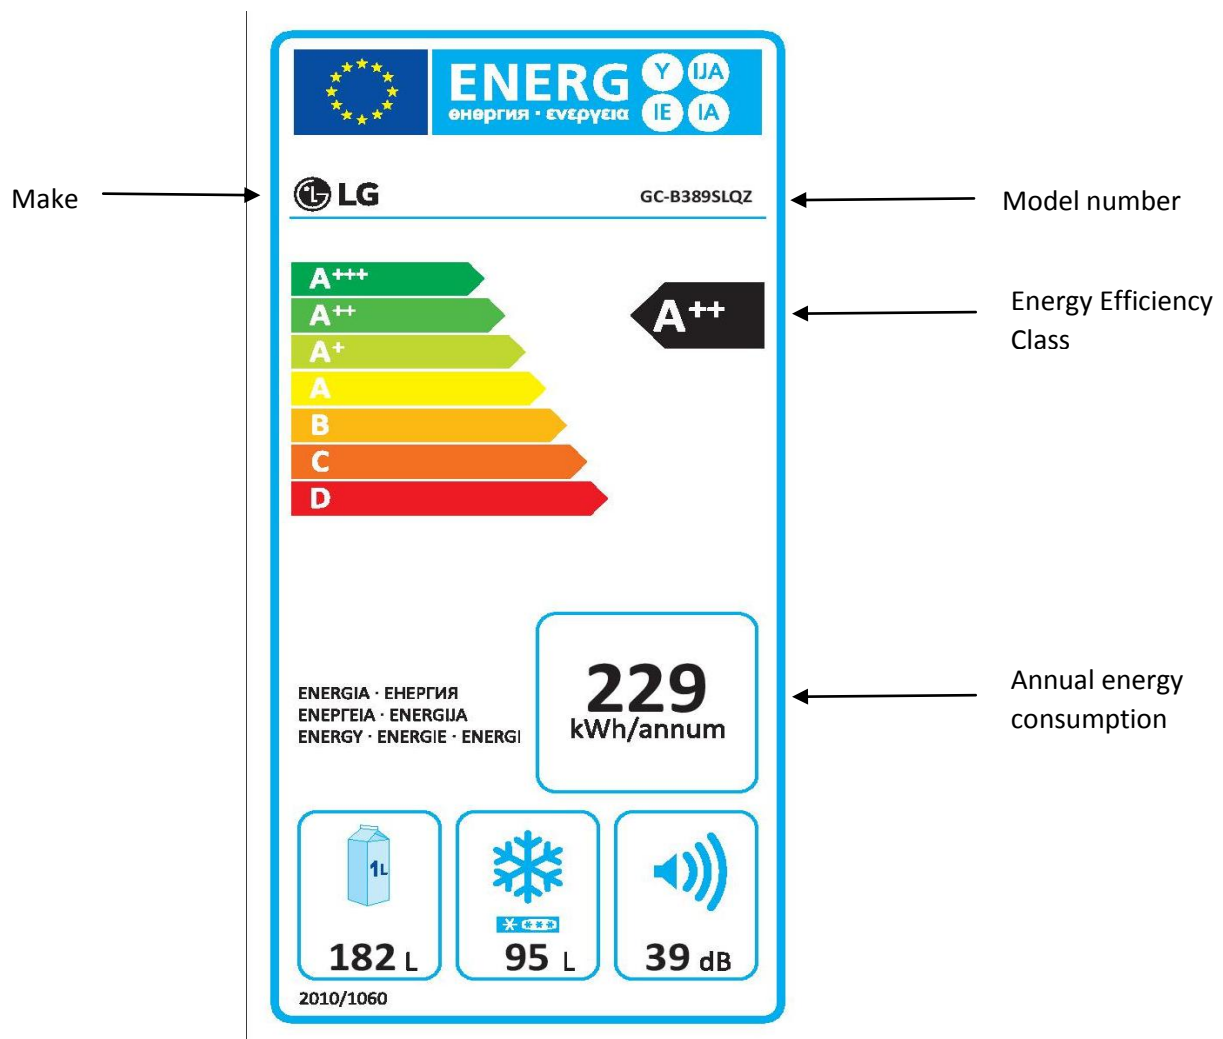

Household Electrical Appliances registered with the Energy Efficiency Management Office

(as at December 12, 2018)

Below is the list of household electrical appliances which have been registered with the Energy Efficiency Management Office under the *Energy Efficiency (Labeling of Regulated Machinery) Regulations 2017*.

The list is provided for the information and convenience of the public in general.

Four important pieces of information/data that would appear on an energy label affixed to an appliance in a showroom are:

- (i) the make;
- (ii) the model number;
- (iii) the annual energy consumption; and
- (iv) the energy efficiency class.

For example, the energy label that would be affixed in a showroom to the first refrigerator in the list below would be as follows: