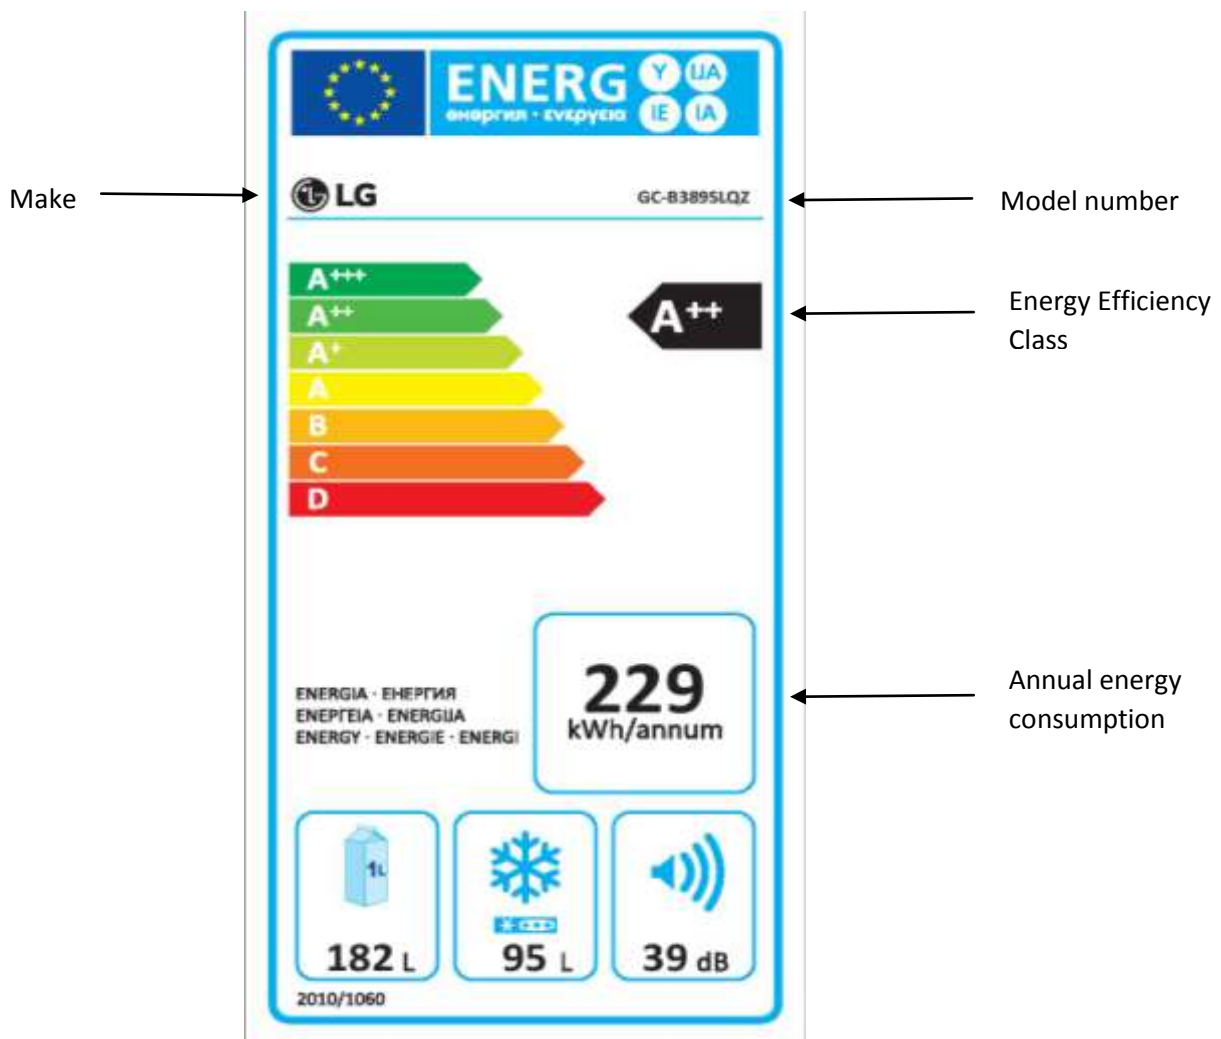

Household Electrical Appliances registered with the Energy Efficiency Management Office

(as at April 15, 2019)

Below is the list of household electrical appliances which have been registered with the Energy Efficiency Management Office under the *Energy Efficiency (Labeling of Regulated Machinery) Regulations 2017*.

The list is provided for the information and convenience of the public in general.

Four important pieces of information/data that would appear on an energy label affixed to an appliance in a showroom are:

- (i) the make;
- (ii) the model number;
- (iii) the annual energy consumption; and
- (iv) the energy efficiency class.

For example, the energy label that would be affixed in a showroom to the first refrigerator in the list below would be as follows: